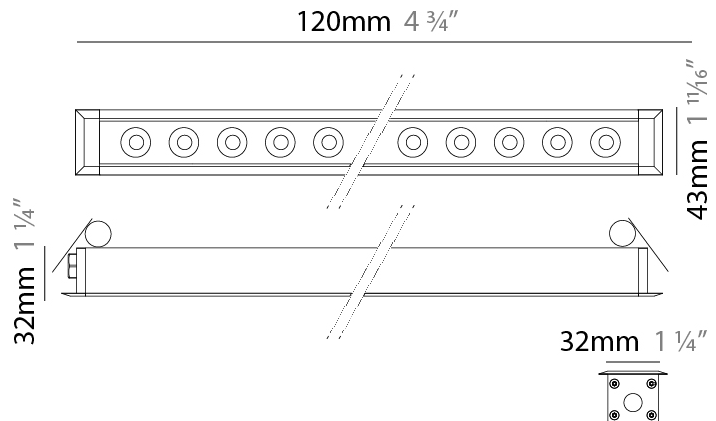

E9Q111- -
base number   Finish   Lens
                         Options   Options

1. To build a product code in our configurator select the specify button on the base model # product page
2. To build a manual product code on this datasheet choose from the options listed below in blue font and add the suffix to the base model #

GENERAL

Series: Mini Corniche
Brand: Platek
Division: Exterior
Mounting Type: Recessed
Mounting Location: Ceiling
Subcategory: Downlight

PHYSICAL

Shape: Rectangle
Length (mm): 120
Length (in): 4 ¾
Width (mm): 43
Width (in): 1 ⅝
Height (mm): 32
Height (in): 1 ¼
Ceiling Thickness (mm): 2 - 13
Ceiling Thickness (in): 1/16 - 1/2
Light Distribution: Downlight
Installation Requirement: 36mm / 1 7/16" x 110mm / 4 5/16"
Diffuser: Clear tempered glass
Gasket: Gore-Tex valve to prevent condensation
Fixture Finish: [BLK](#) / [WHI](#) / [GRY](#) / [COR](#) / [ANT](#) / [BRZ](#)
Fixture Material: Extruded Aluminum

ELECTRICAL

Lamp Type: LED
Total Output Wattage (W): 6
Dimming: Bluetooth technology or DMX
Control Gear: DMX
Driver Included: No
Driver Location: Remote
Driver Type: Constant Current - Universal
Driver Class: Class 2
Input Voltage (V): 120 - 277
Constant Current (MA): 500

LED

Number of LEDs: 4
Color Temperature (°K): RGBW
CRI: >80 CRI
Lamp Life (hrs): 60000
Special LEDs offerings: RGBW

OPTICAL

Optic°: [26](#) / [40](#) / [ELL](#)

RATINGS AND CERTIFICATIONS

Certified By: Certified for North American Standards
IP rating: IP65
IK Rating: IK07
Bug Rating: B1 U0 G0