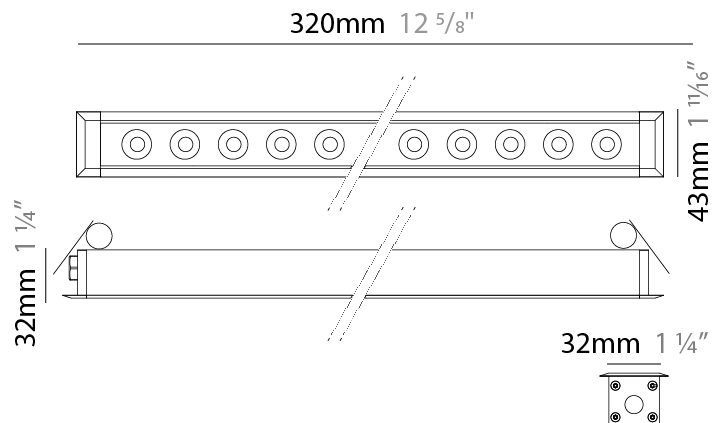

GENERAL

Series: Mini Corniche
Brand: Platek
Division: Exterior
Mounting Type: Recessed
Mounting Location: Ceiling
Subcategory: Downlight

PHYSICAL

Shape: Rectangle
Length (mm): 320
Length (in): 12 ⁵/₈
Width (mm): 43
Width (in): 1 ⁵/₈
Height (mm): 32
Height (in): 1 ¹/₄
Ceiling Thickness (mm): 2 - 13
Ceiling Thickness (in): 1/16 - 1/2
Light Distribution: Downlight
Weight (kg): 0.8
Weight (lbs): 1.76
Diffuser: Clear tempered glass
Gasket: Gore-Tex valve to prevent condensation
Fixture Finish: BLK / WHI / GRY / COR / ANT / BRZ
Fixture Material: Extruded Aluminum
Cut-out Measurements: 36mm / 1 7/16" x 310mm / 12 3/16"

ELECTRICAL

Lamp Type: LED
Total Output Wattage (W): 9.5 / 5.5 / 6
Driver Included: No
Driver Location: Remote
Driver Type: Constant Voltage - 120 / 277Vac
Driver Class: Class 2
Input Voltage (V): 120 - 277
Output Voltage (V): 24
Upon Request: (Not included - see components [IP65 or higher enclosure to be supplied by others]) 0-10Vdc dimming / Phase dimming / Non-dimming 120/277Vac

LED

Number of LEDs: 9
Color Temperature (°K): 3000 / 4000
Max. Delivered Lumen (lm): 750 / 780
Nominal Lumen (lm): 1260 / 1305
CRI: >80 CRI
Lamp Life (hrs): 60000

OPTICAL

Optic^o: 13 / 26 / 40 / ASY / DIF / ELL

RATINGS AND CERTIFICATIONS

Certified By: Certified for North American Standards
IP rating: IP65
IK Rating: IK07
Bug Rating: B1 U1 G0

PROJECT
TYPE
SPECIFIER
QUANTITY
DATE