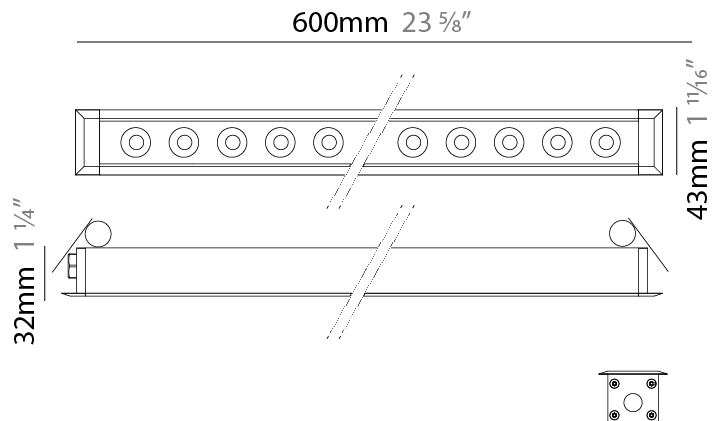

1. To build a product code in our configurator select the specify button on the base model # product page
2. To build a manual product code on this datasheet choose from the options listed below in blue font and add the suffix to the base model #

GENERAL

Series: Mini Corniche

Brand: Platek

Division: Exterior

Mounting Type: Recessed

Mounting Location: Ceiling

Subcategory: Downlight

PHYSICAL

Shape: Rectangle

Length (mm): 620

Length (in): 24 ³/₈

Width (mm): 43

Width (in): 1 ⁵/₈

Height (mm): 32

Height (in): 1 ¹/₄

Ceiling Thickness (mm): 2 - 13

Ceiling Thickness (in): 1/16 - 1/2

Light Distribution: Downlight

Weight (kg): 1.3

Weight (lbs): 2.8

Diffuser: Clear tempered glass

Gasket: Gore-Tex valve to prevent condensation

Fixture Finish: [BLK](#) / [WHI](#) / [GRY](#) / [COR](#) / [ANT](#) / [BRZ](#)

Fixture Material: Extruded Aluminum

Cut-out Measurements: 36mm / 1 7/16" x 610mm / 24"

ELECTRICAL

Lamp Type: LED

Total Output Wattage (W): 23

Dimming: Bluetooth technology or DMX

Control Gear: DMX

Driver Included: No

Driver Location: Remote

Driver Type: Constant Current - Universal

Driver Class: Class 2

Input Voltage (V): 120 - 277

Constant Current (MA): 500

LED

Color Temperature (°K): RGBW

CRI: >80 CRI

Lamp Life (hrs): 60000

Special LEDs offerings: RGBW

OPTICAL

Optic°: [26](#) / [40](#) / [ELL](#)

RATINGS AND CERTIFICATIONS

Certified By: Certified for North American Standards

IP rating: IP65

IK Rating: IK07

Bug Rating: B1 U0 G0