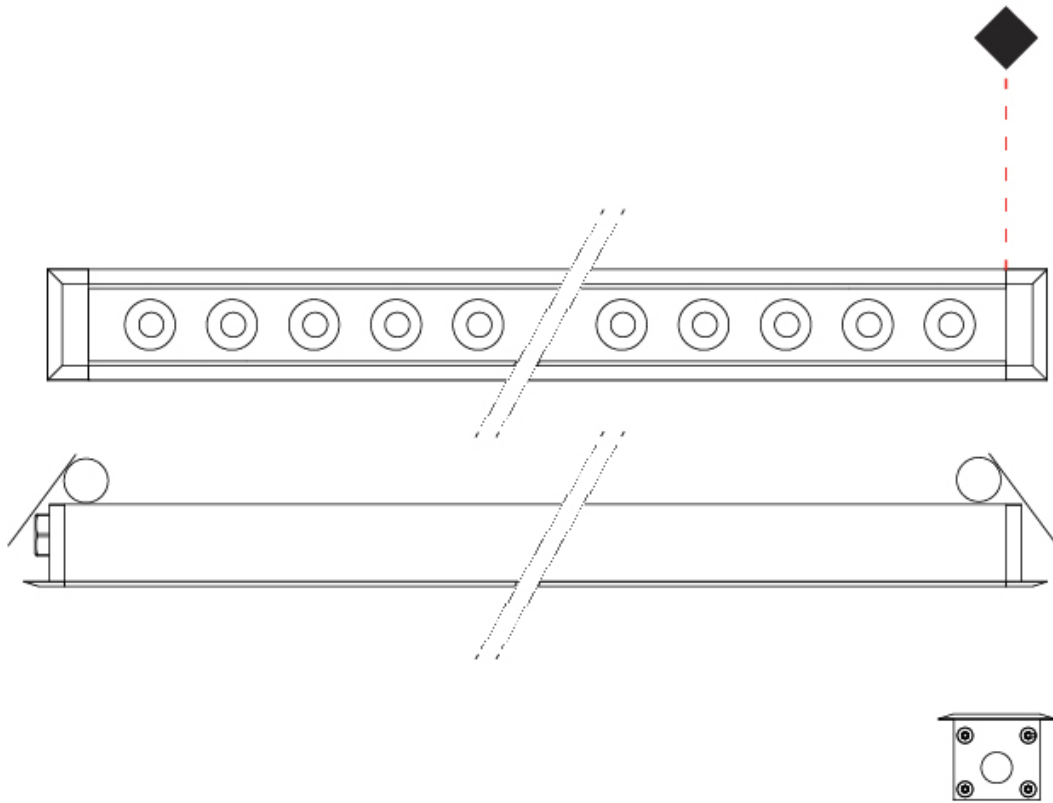

MINI CORNICHE RECESSED

E9Q103-

PROJECT _____

TYPE _____

SPECIFIER _____

QUANTITY _____

DATE _____

E