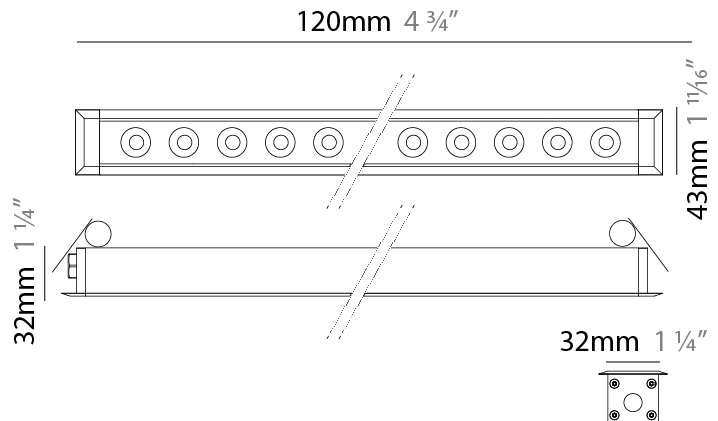

GENERAL

Series: Mini Corniche
Brand: Platek
Division: Exterior
Mounting Type: Recessed
Mounting Location: Ceiling
Subcategory: Downlight

PHYSICAL

Shape: Rectangle
Length (mm): 120
Length (in): 4 ¾
Width (mm): 43
Width (in): 1 ⅝
Height (mm): 32
Height (in): 1 ¼
Ceiling Thickness (mm): 2 - 13
Ceiling Thickness (in): 1/16 - 1/2
Light Distribution: Downlight
Diffuser: Clear tempered glass
Gasket: Gore-Tex valve to prevent condensation
Fixture Finish: [BLK](#) / [WHI](#) / [GRY](#) / [COR](#) / [ANT](#) / [BRZ](#)
Fixture Material: Extruded Aluminum
Cut-out Measurements: 36mm / 1 7/16" x 110mm / 4 5/16"

ELECTRICAL

Lamp Type: LED
Input Wattage (W): 3.5 / 1.5 (Dif)
Total Output Wattage (W): 3 / 1 (Dif)
Driver Included: No
Driver Location: Remote
Driver Type: Constant Voltage - 120 / 277Vac
Driver Class: Class 2
Input Voltage (V): 120 - 277
Output Voltage (V): 24
Upon Request: (Not included - see components [IP65 or higher enclosure to be supplied by others]) 0-10Vdc dimming / Phase dimming / Non-dimming 120/277Vac

LED

Number of LEDs: 3
Color Temperature (°K): [3000](#) / [4000](#)
Max. Delivered Lumen (lm): 250 / 260
Nominal Lumen (lm): 420 / 435
CRI: >80 CRI
Lamp Life (hrs): 60000

OPTICAL

Optic°: [13](#) / [26](#) / [40](#) / [ASY](#) / [DIF](#) / [ELL](#)

RATINGS AND CERTIFICATIONS

Certified By: Certified for North American Standards
IP rating: IP65
IK Rating: IK07
Bug Rating: B1 U1 G0

PROJECT _____
TYPE _____
SPECIFIER _____
QUANTITY _____
DATE _____